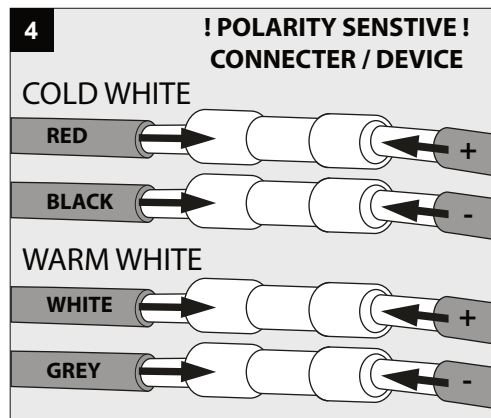

ENTERO SQ-S TW

**A**

**8**

! Warm White 0%  
Cold White 100%

Warm White 50%  
Cold White 50%

Warm White 100%  
Cold White 0%

**1**

**2**